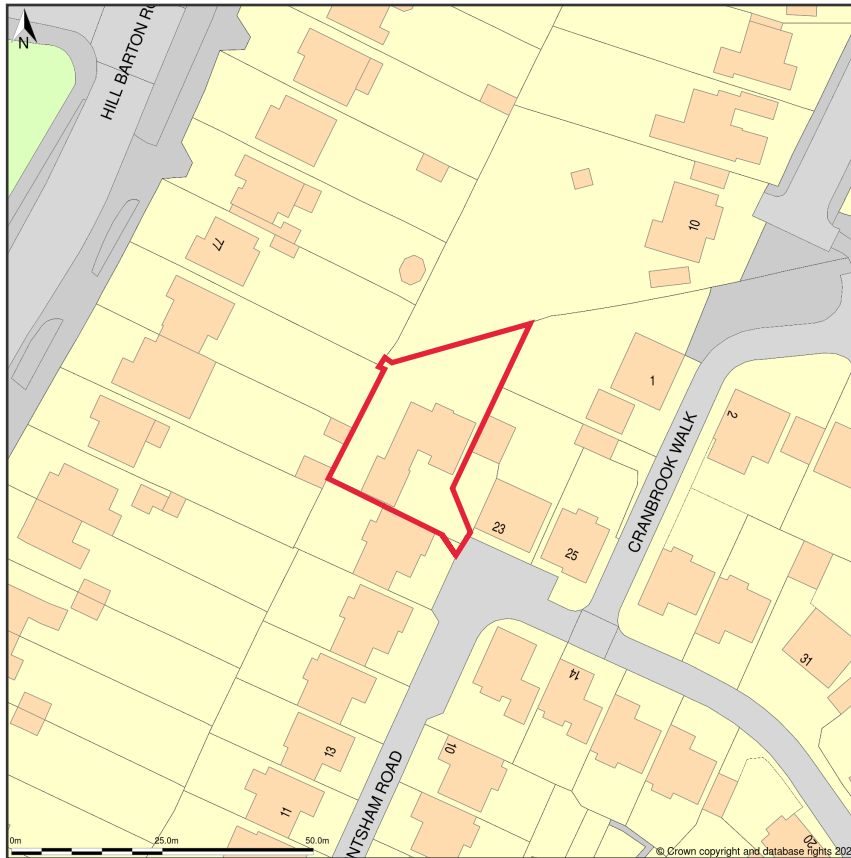

21, Huntsham Road, Exeter, Devon, EX1 3GH

Location Plan shows area bounded by: 295509.83, 93249.85 295651.25, 93391.28 (at a scale of 1:1250), OSGridRef: SX95589332. The representation of a road, track or path is no evidence of a right of way. The representation of features as lines is no evidence of a property boundary.

Produced on 6th Jun 2024 from the Ordnance Survey National Geographic Database and incorporating surveyed revision available at this date. Reproduction in whole or part is prohibited without the prior permission of Ordnance Survey. © Crown copyright 2024. Supplied by www.buyaplan.co.uk a licensed Ordnance Survey partner (100053143). Unique plan reference: #00905130-BBE0BD.